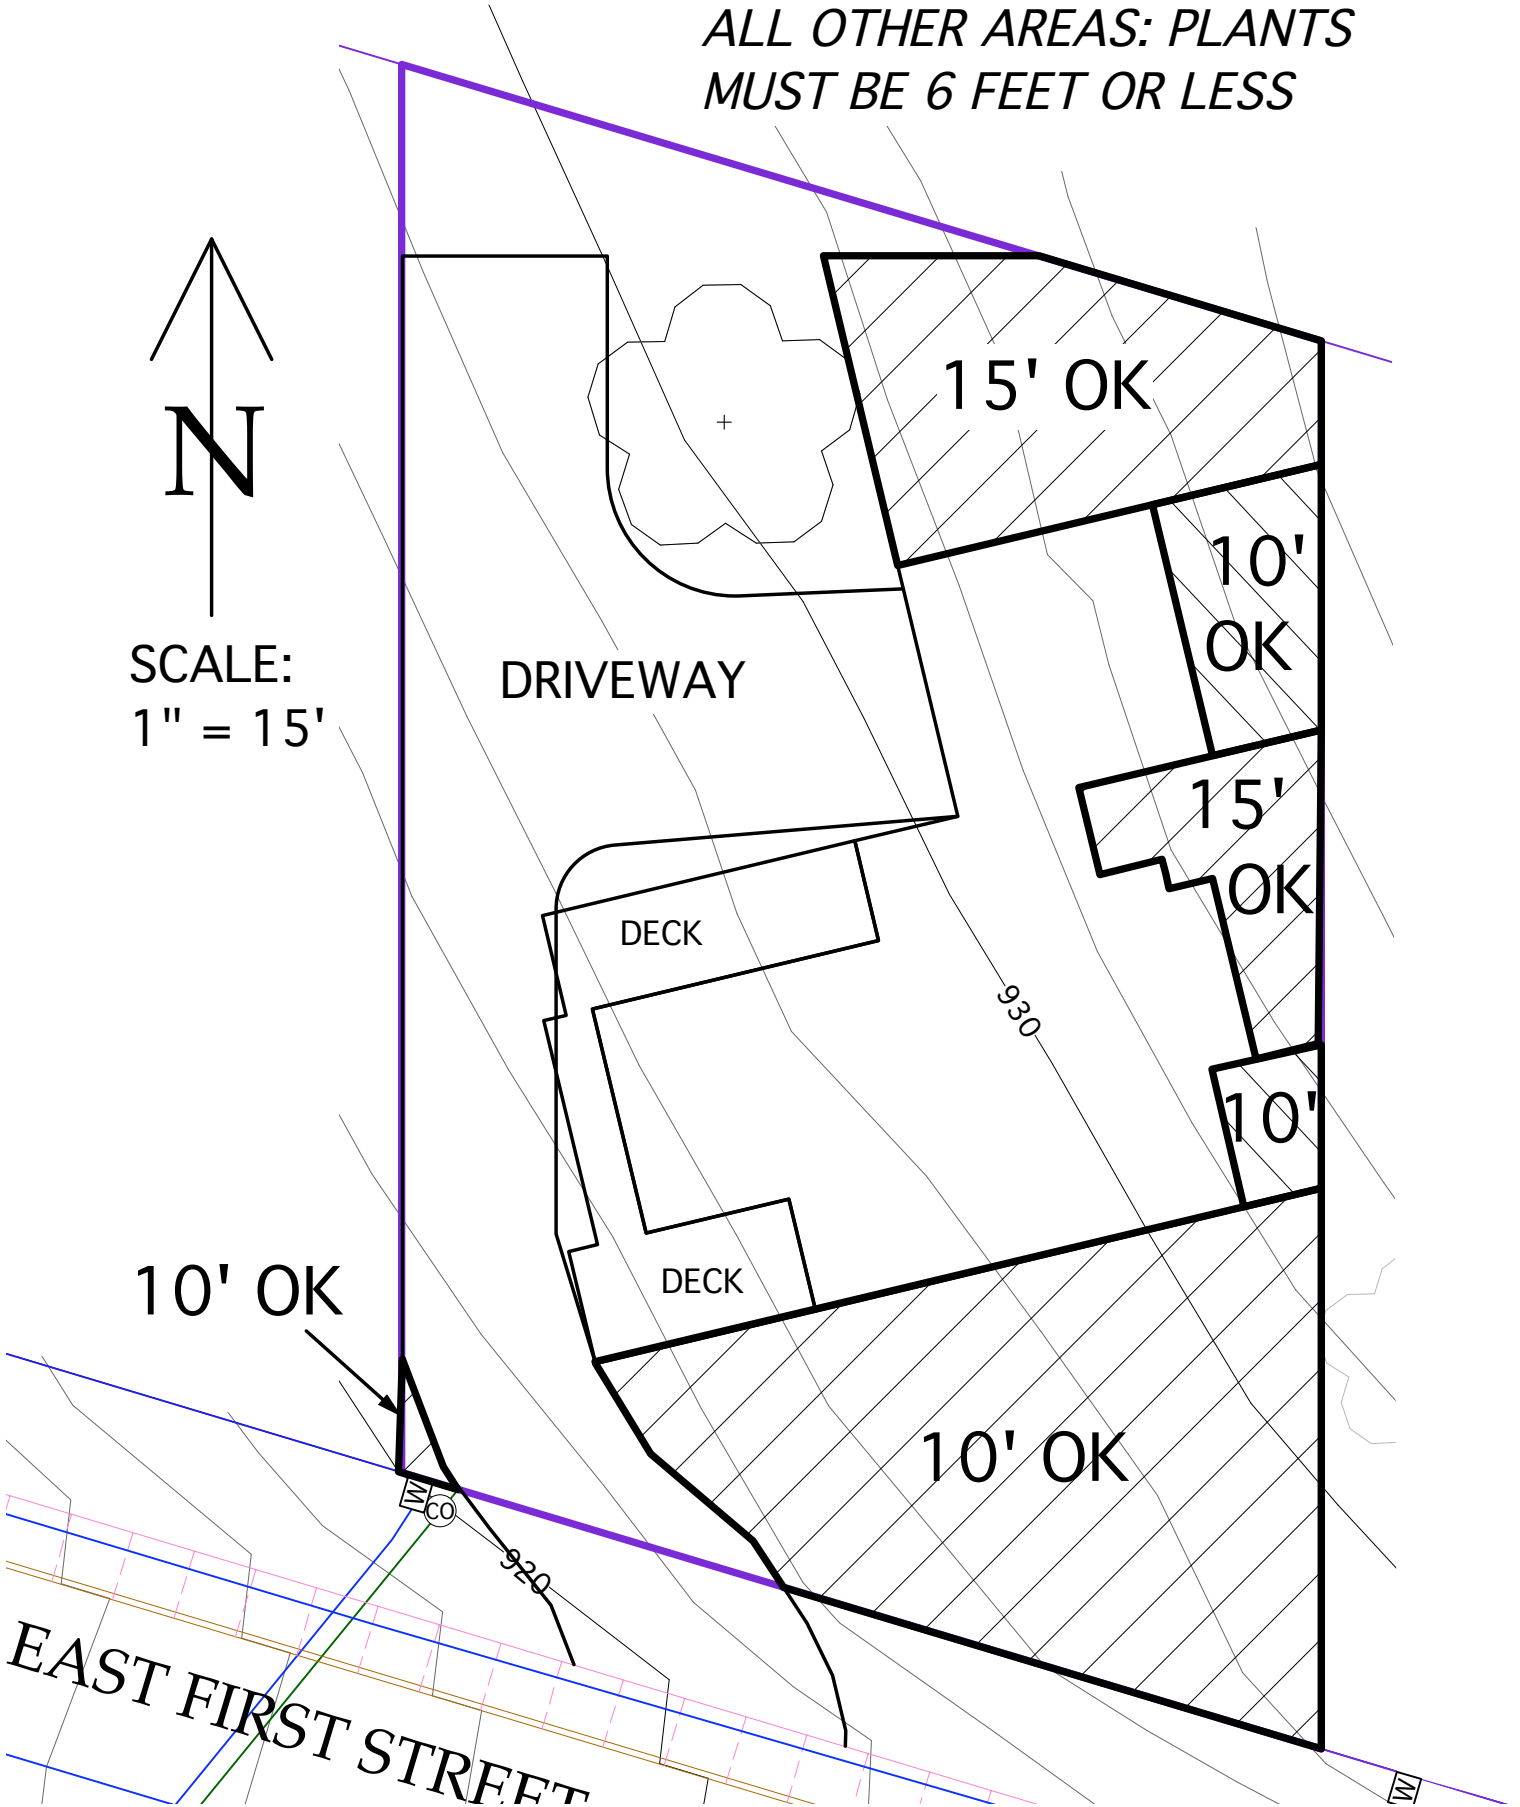

# LOT 5 VEGETATION HEIGHT EXCEPTION AREAS

*ALL OTHER AREAS: PLANTS  
MUST BE 6 FEET OR LESS*

SCALE:  
1" = 15'

DRIVEWAY

DECK

DECK

15' OK

10'  
OK

15'  
OK

10'

10' OK

10' OK

EAST FIRST STREET

W 60

920

930