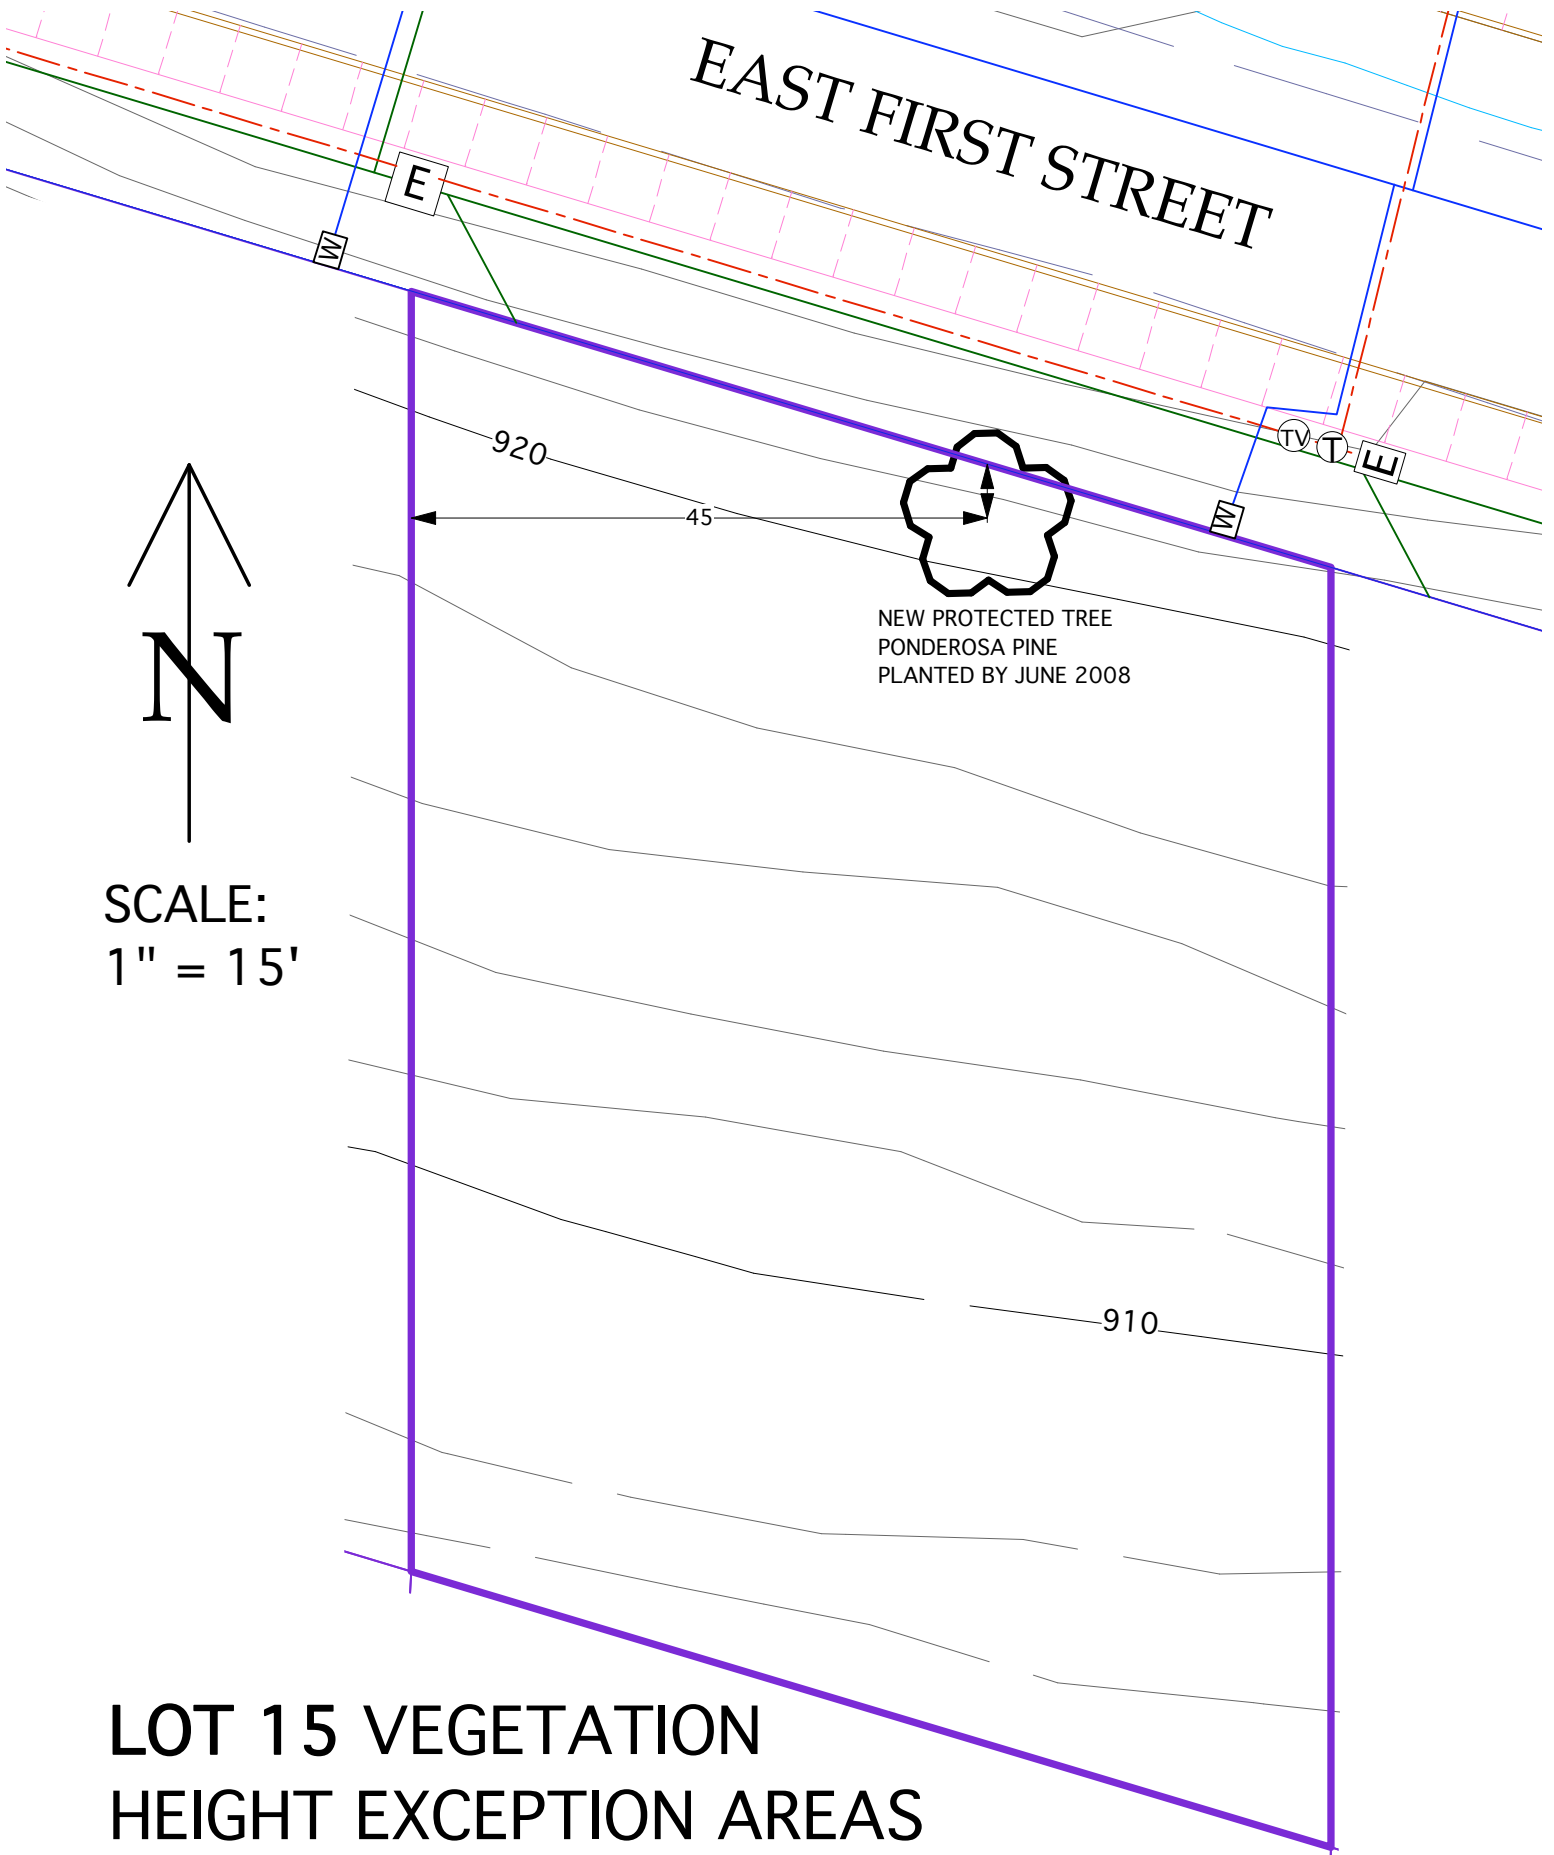

EAST FIRST STREET

LOT 15 VEGETATION HEIGHT EXCEPTION AREAS

*ALL OTHER AREAS: PLANTS
MUST BE 6 FEET OR LESS*