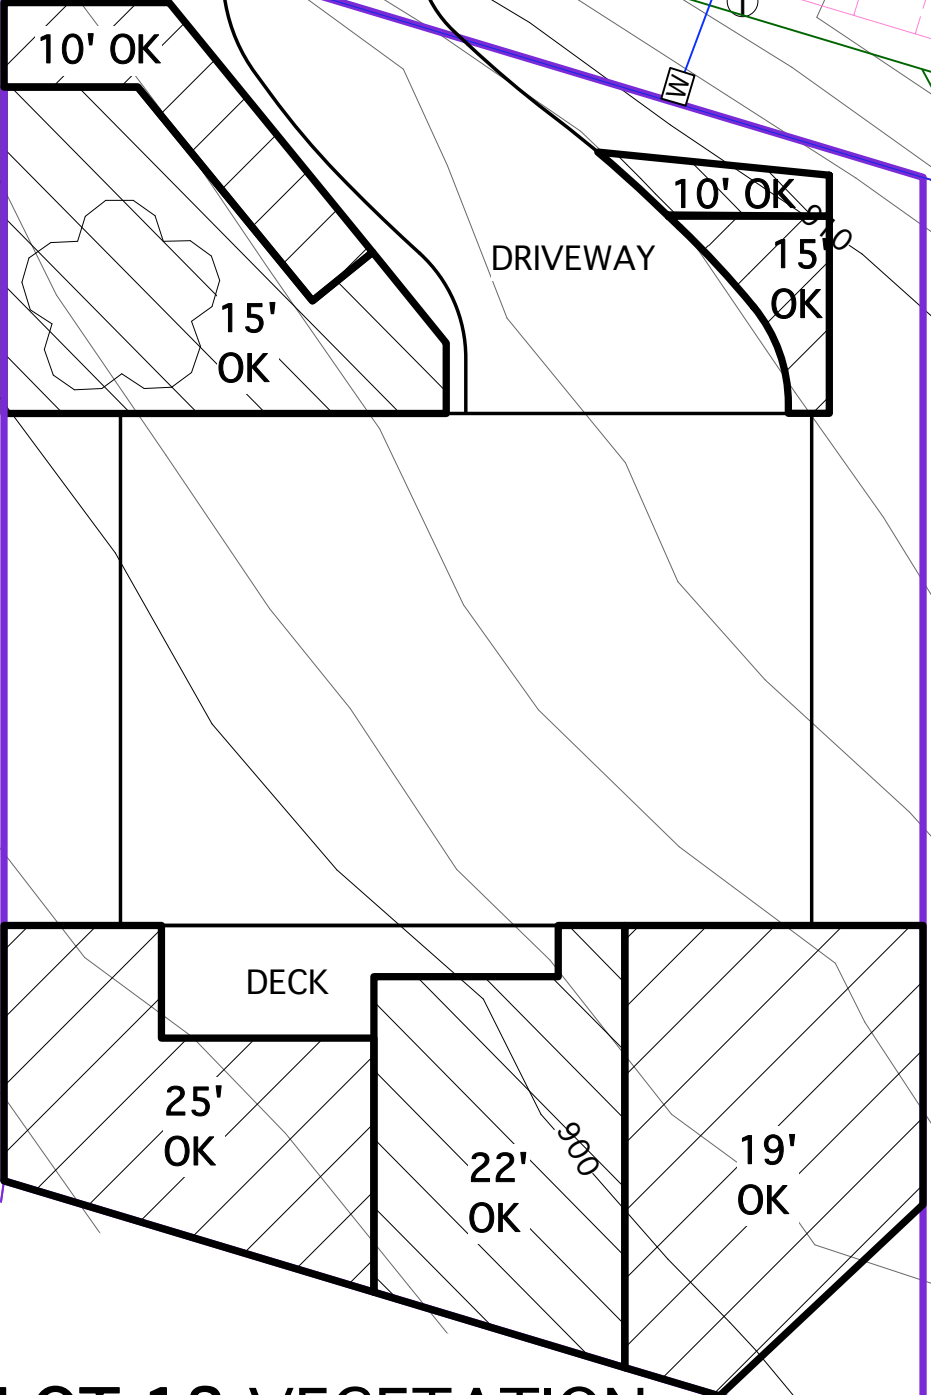

EAST FIRST STREET

SCALE:  
1" = 15'

**LOT 12 VEGETATION  
HEIGHT EXCEPTION AREAS**  
*ALL OTHER AREAS: PLANTS  
MUST BE 6 FEET OR LESS*