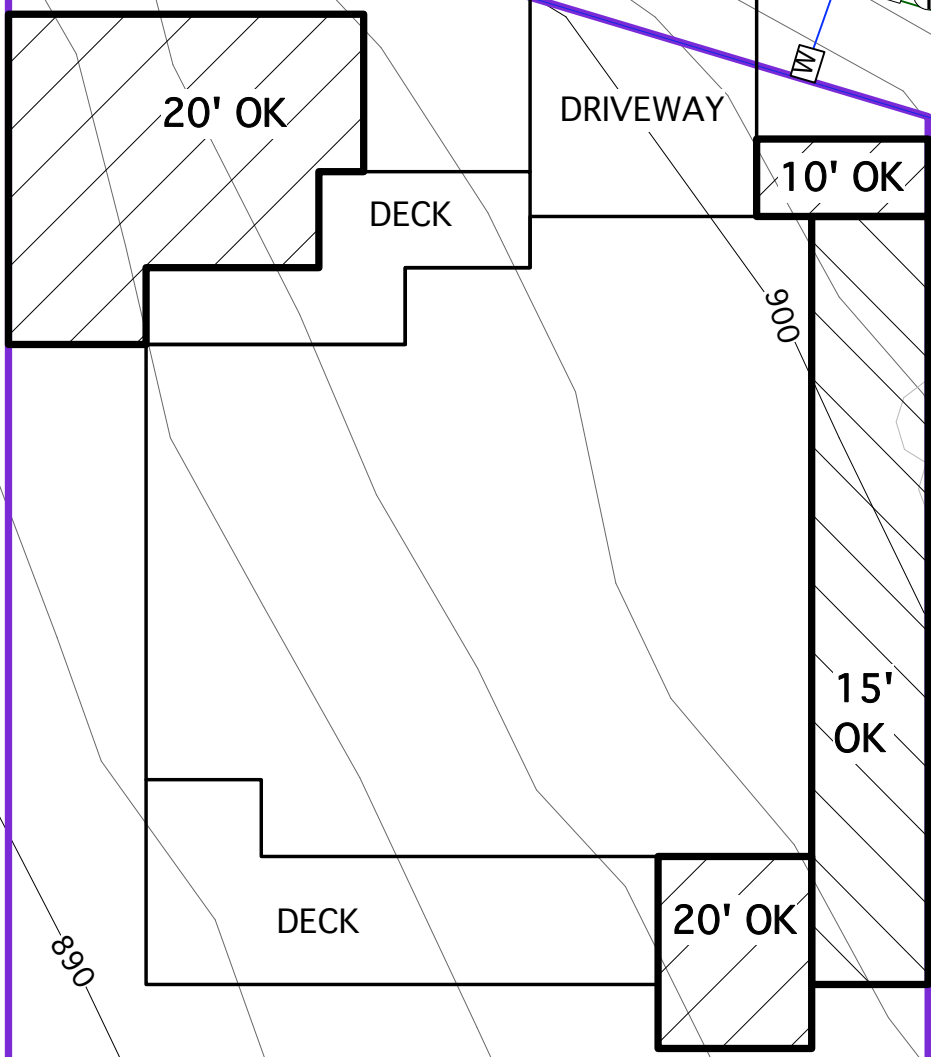

EAST FIRST STREET

E

W

E T TV

W

SCALE:
1" = 15'

LOT 11 VEGETATION HEIGHT EXCEPTION AREAS

*ALL OTHER AREAS: PLANTS
MUST BE 6 FEET OR LESS*